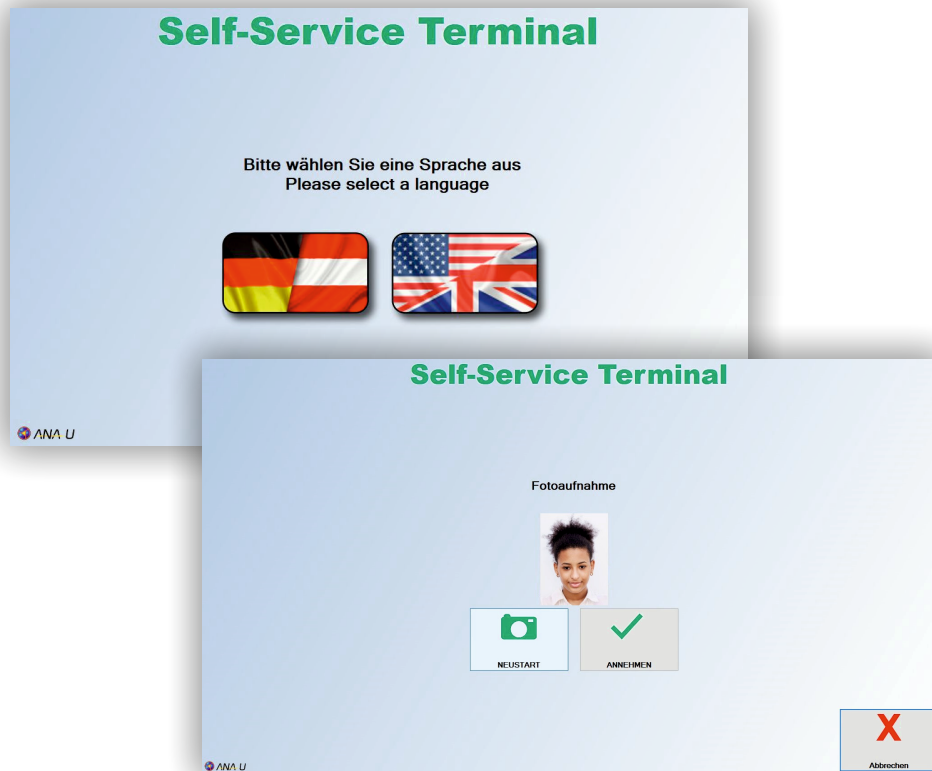

Simple and easy

Thanks to the user-friendly interface, the issuing of a card or ID becomes significantly easier and does not require any additional staff for support.

The ANA-U WebCard Management, which has been tried and tested for years, is a decentralized, service-oriented system for issuing cards. The current self-service version enables easy access to create ID cards without special knowledge and perfect photos helped by automatic face recognition.